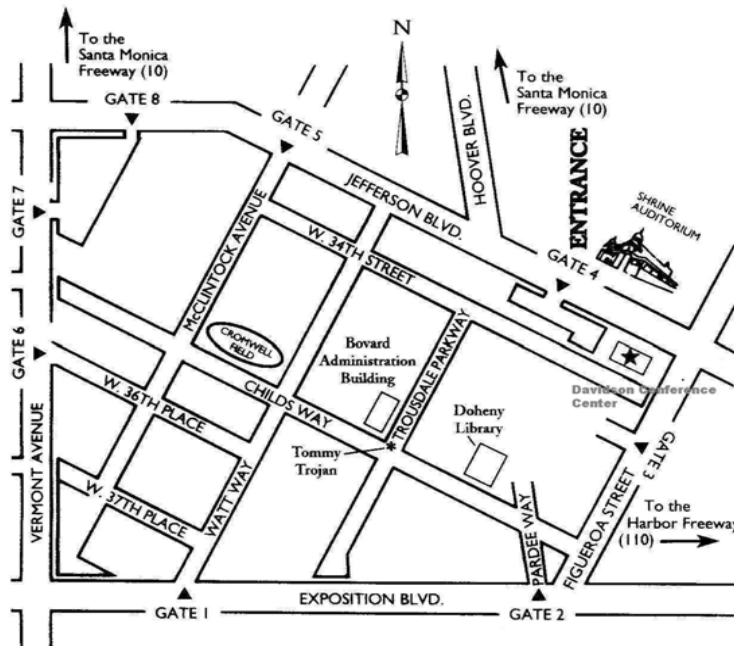

☞University of Southern California☜
Davidson Executive Conference Center

(213) 740-5956
3415 South Figueroa Street
Los Angeles, California 90089-0871

Enter through Gate 4 (Royal Street) on Jefferson Boulevard.

*Parking Structure D: Tell the attendant you are with the
Voices of Reform Project.*

Directions to Davidson Conference Center

From Santa Monica Fwy (10)
Exit at Hoover and turn right.
Head south on Hoover until it
ends at Jefferson. Turn left onto
Jefferson. At the next traffic light,
turn left onto Royal St (Gate 4).
See directions at lower right.

From Harbor Fwy. (110)
Northbound
Exit at Exposition and continue
west after merging. Turn right
onto Figueroa and then left onto
Jefferson. At the next traffic light,
turn left onto Royal St (Gate 4).
See directions at lower right.

Southbound
Exit at Exposition and make a
right (westbound). Turn right onto
Figueroa and then left onto
Jefferson. At the next traffic light,
turn left onto Royal St (Gate 4).
See directions at lower right.

From Hollywood Fwy. (101)
Take the 101 to the 110 South.
Exit at Exposition and make a
right (westbound). Turn right onto
Figueroa and then left onto
Jefferson. At the next traffic light,
turn left onto Royal St (Gate 4).
See directions to the right.

From San Diego Fwy (405)
Northbound
Take the 405 to Interstate 105. Go
eastbound on the 105. Connect to
the 110 North. Exit at 37th street/
Exposition. Merge onto Exposition
and continue westbound. Turn right
onto Figueroa Street and then left
onto Jefferson. At the next traffic
light, turn left onto Royal St (Gate
4). *See directions at bottom.*

Southbound
Take the 405 to the 10 (Santa
Monica Fwy). Go eastbound on the
10. Connect to the 110 Southbound
Fwy. Exit at Exposition. Continue
westbound on Exposition. Turn
right onto Figueroa Street and then
left onto Jefferson. At the next
traffic light, turn left onto Royal St
(Gate 4).
See directions below.

Directions to Parking Structure D:
After turning onto Royal Street,
make a left after the tollbooth to
enter Parking Structure D (PSD).
Davidson Conference Center is just
east of the structure.